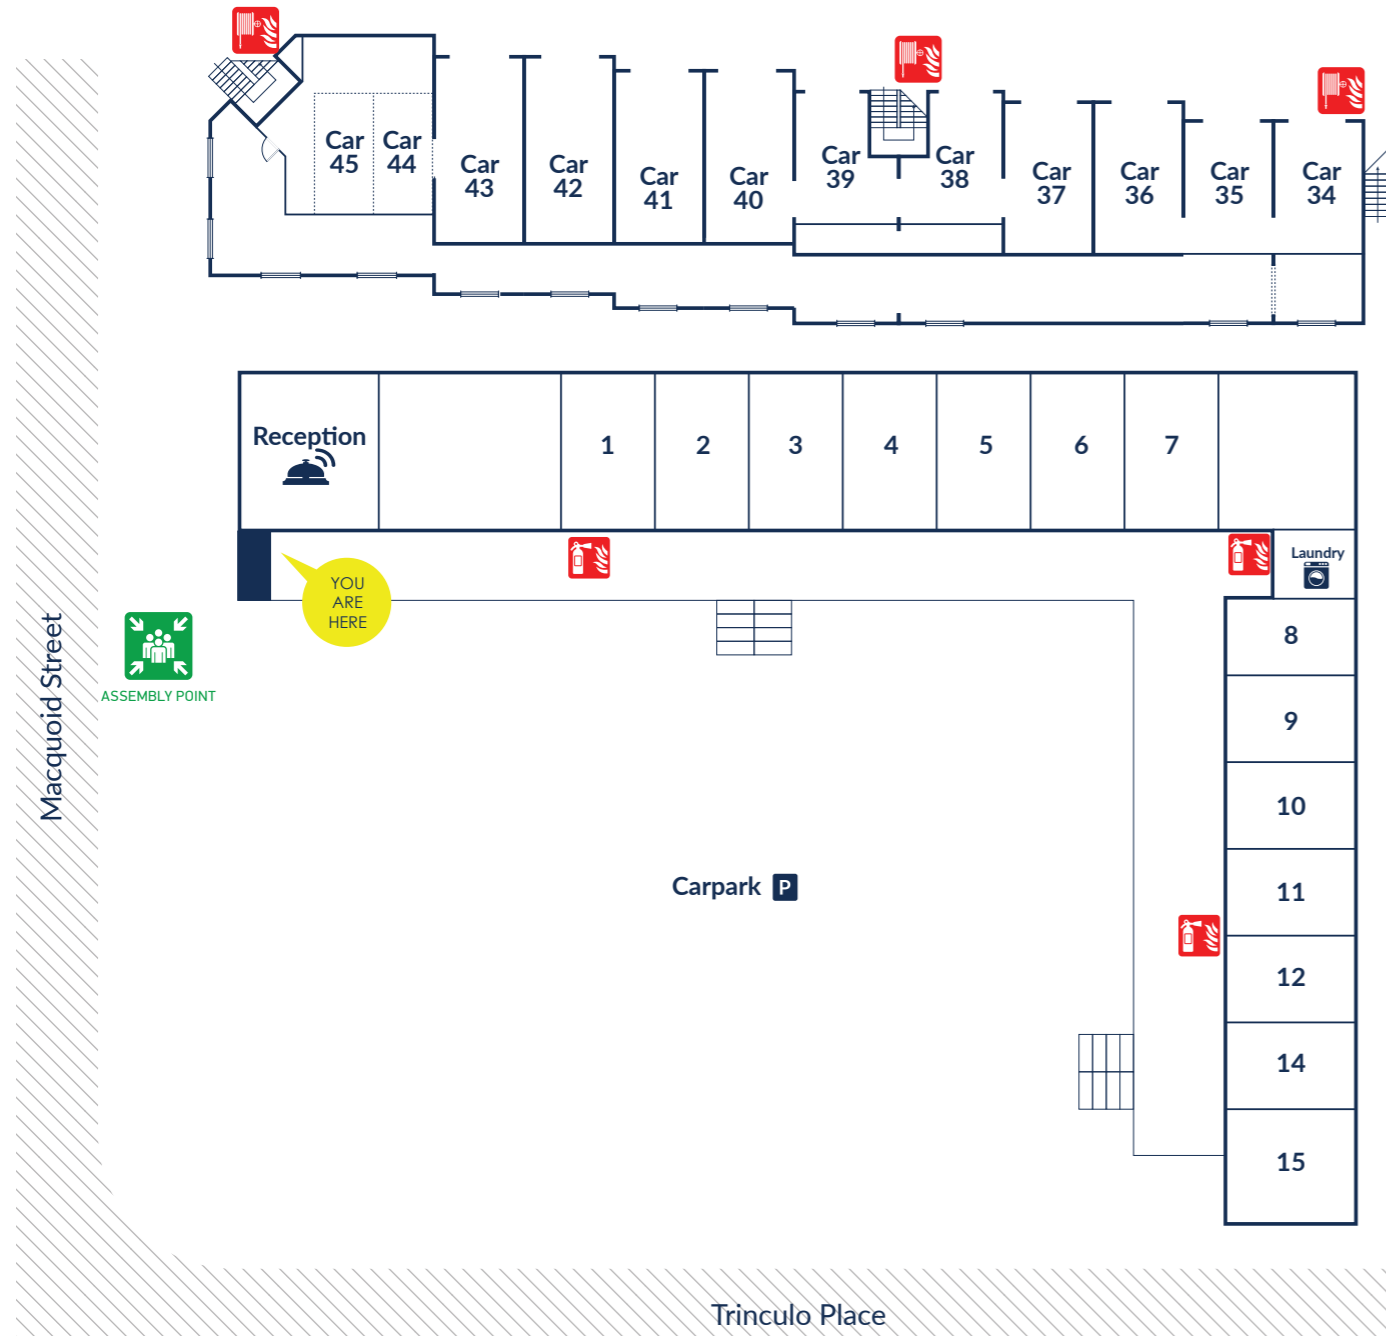

RIVER MOTEL

QUEANBEYAN

GROUND FLOOR

FIRST FLOOR

Legends

-  Fire Hose
-  Fire Extinguisher