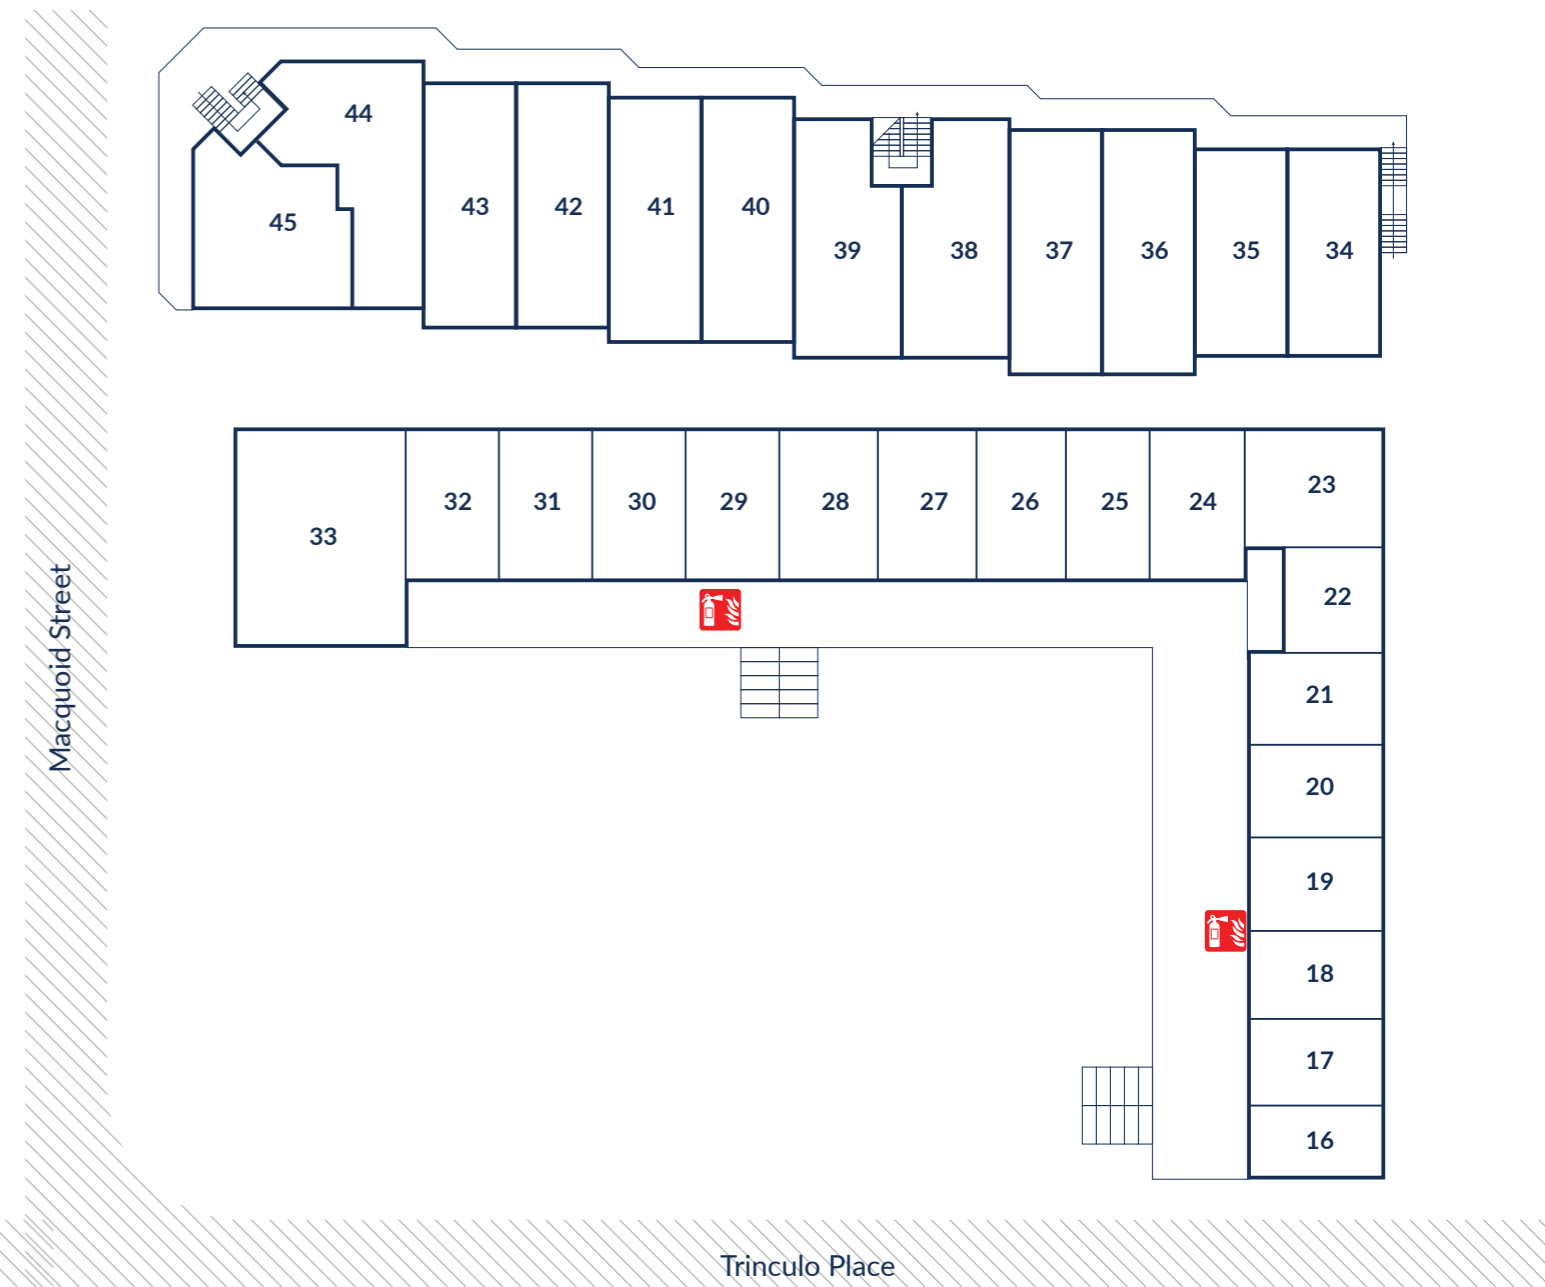

RIVER MOTEL

QUEANBEYAN

GROUND FLOOR

FIRST FLOOR

Legends

-  Fire Hose
-  Fire Extinguisher